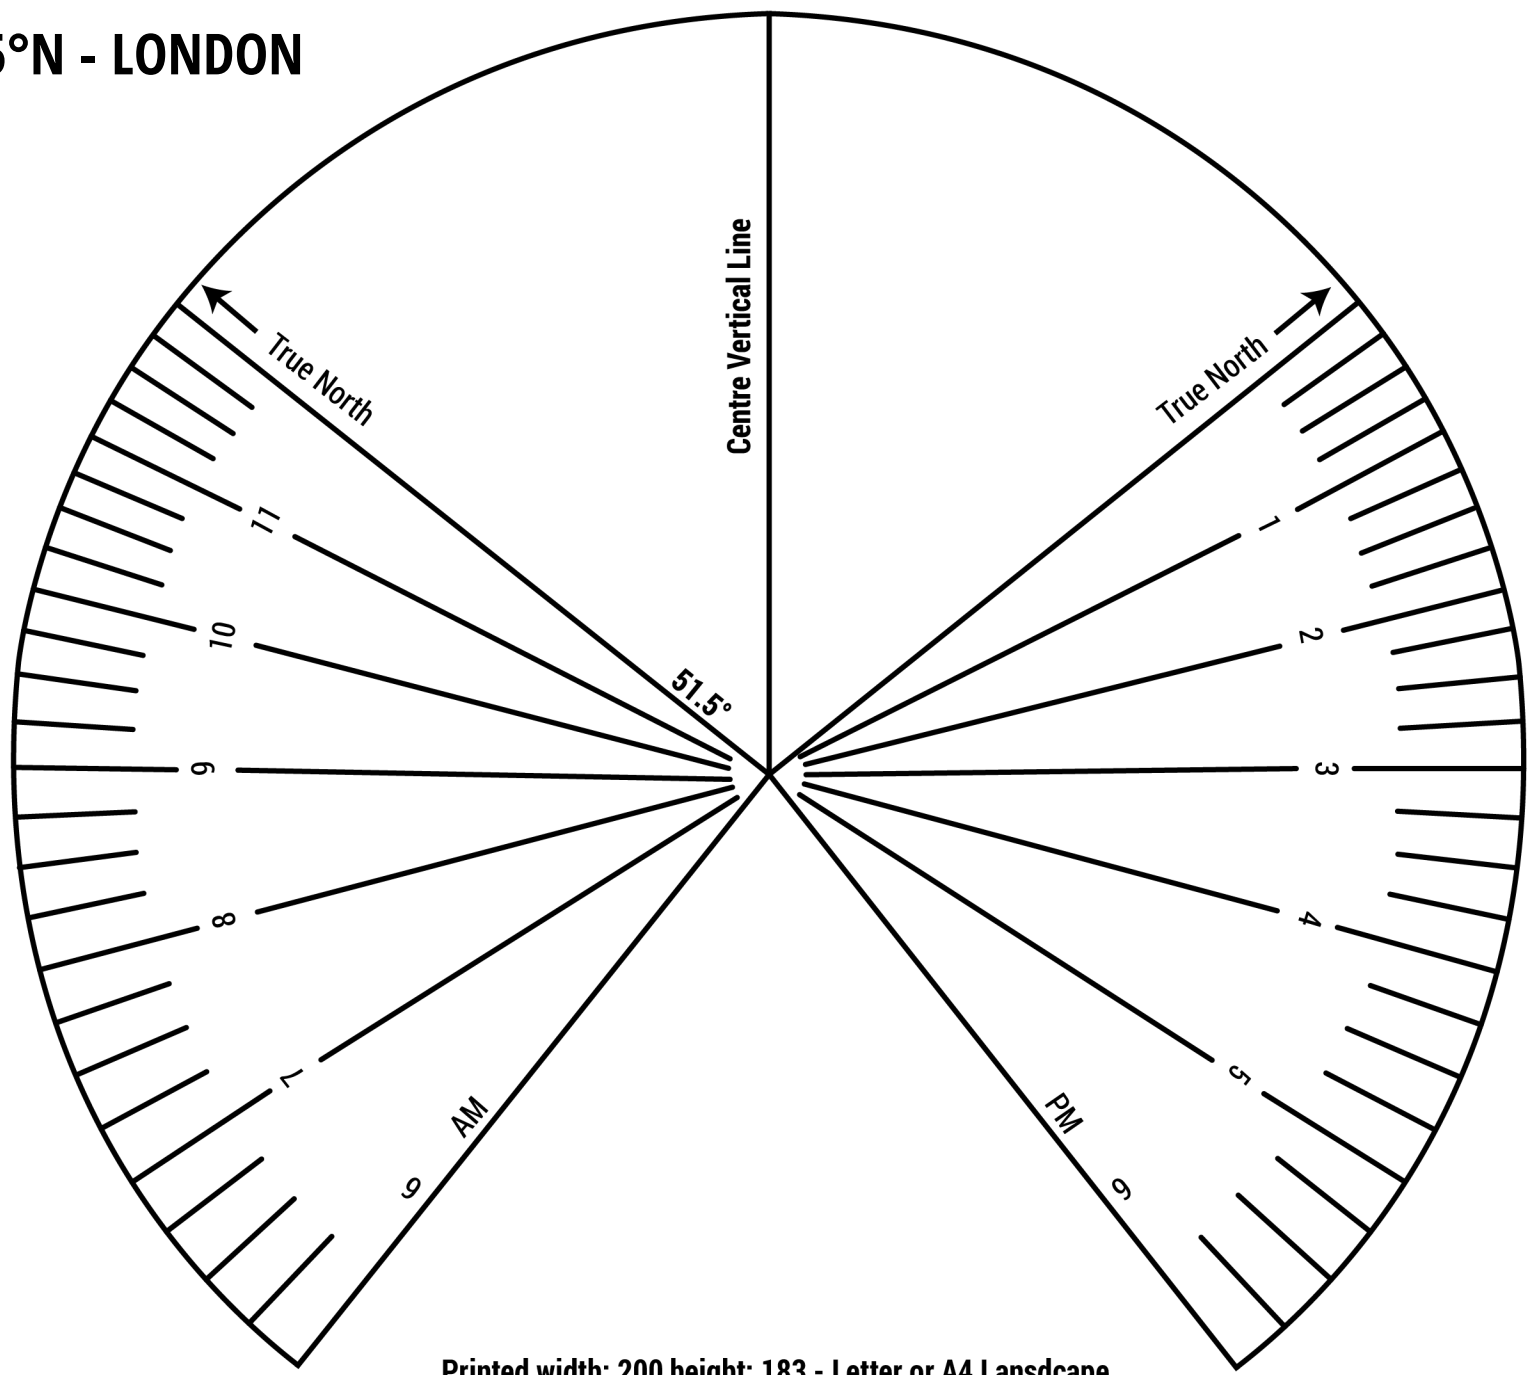

LOCATION 53.5°N - MANCHESTER

Printed width: 200 height: 183 - Letter or A4 Lansdcape

LOCATION 51.5°N - LONDON

Printed width: 200 height: 183 - Letter or A4 Lansdcape

LOCATION 56°N - EDINBURGH

Printed width: 200 height: 183 - Letter or A4 Lansdcape