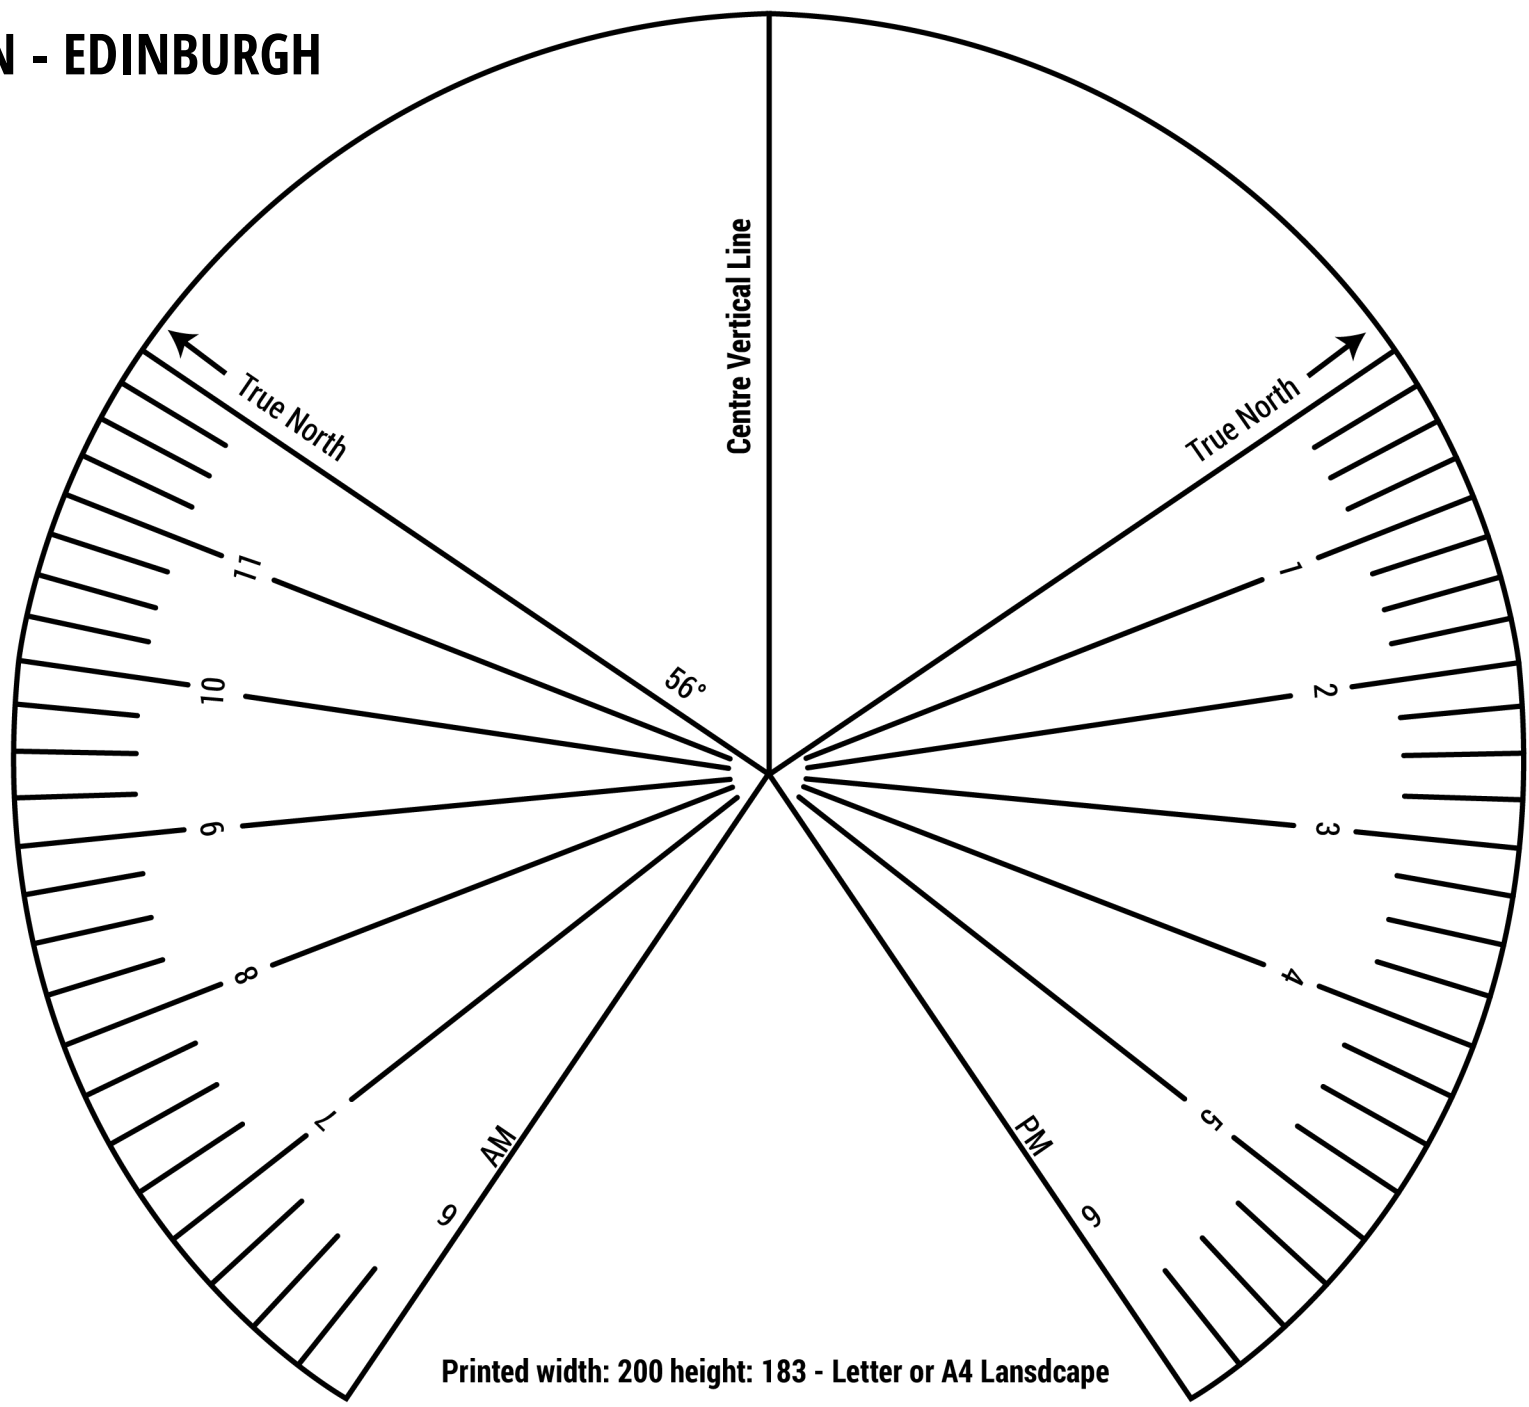

LOCATION 53.5°N - MANCHESTER

Printed width: 200 height: 183 - Letter or A4 Lansdcape

LOCATION 51.5°N - LONDON

Printed width: 200 height: 183 - Letter or A4 Lansdcape

LOCATION 56°N - EDINBURGH

Printed width: 200 height: 183 - Letter or A4 Lansdcape